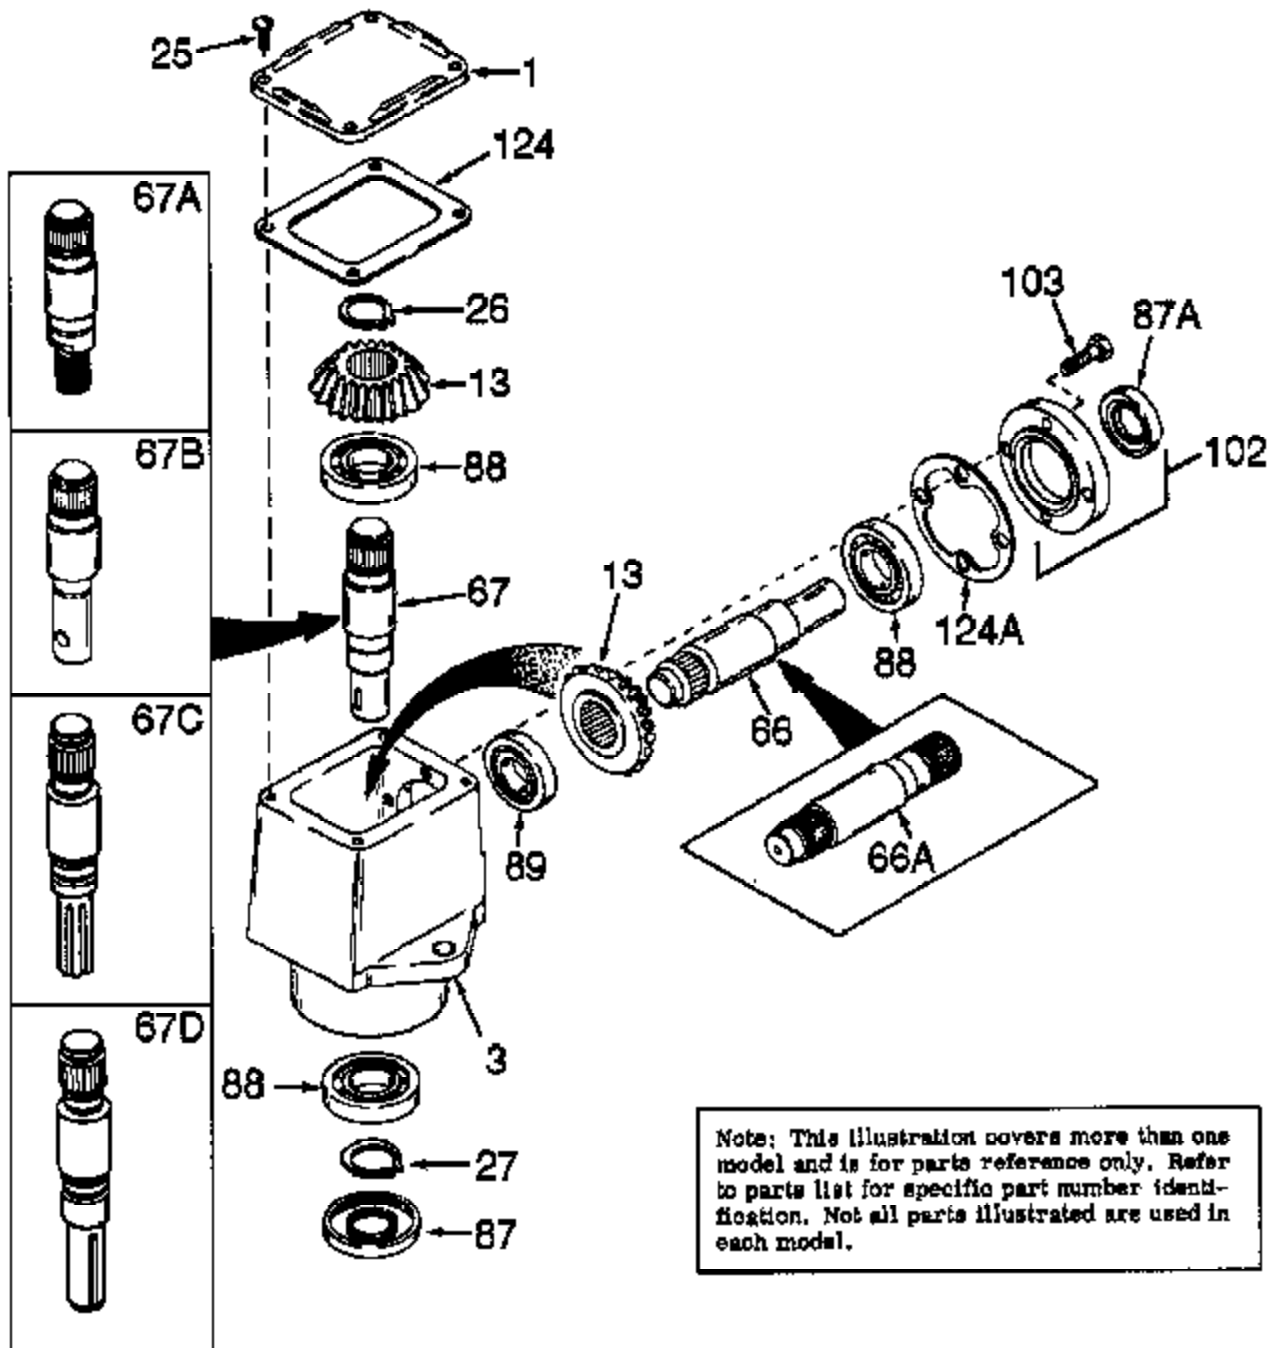

JOIST

SICHER IST DAS:
DAS ORIGINAL

**NOTE: PARTS NOT ILLUSTRATED
OR LISTED ARE SUPPLIED BY
EQUIPMENT MANUFACTURER.**

Note: This illustration covers more than one model and is for parts reference only. Refer to parts list for specific part number identification. Not all parts illustrated are used in each model.

Ref #	Part Number	Qty	Description
1	772035		Left Hand Cover
3	770026		Right Angle Drive Housing
13	778046		Miter Gear
25	792025		Screw, 10-24 x 1/2"
26	788018		Snap Ring
27	788019		Snap Ring
66	776041		Input Pinion Shaft
67	776066		Output Shaft
87A	788031		Oil Seal
87	788029		Oil Seal
88	780034		Ball Bearing
89	780024		Ball Bearing
102	786029		Retainer Cap & Seal (Incl. 87A & 103)
103	792026		Screw, 1/4-20 x 7/8"
124A	788030B		Cap Gasket
124	788028		Cover Gasket

RAD-1874-P91 Page 2 of 2
Peerless